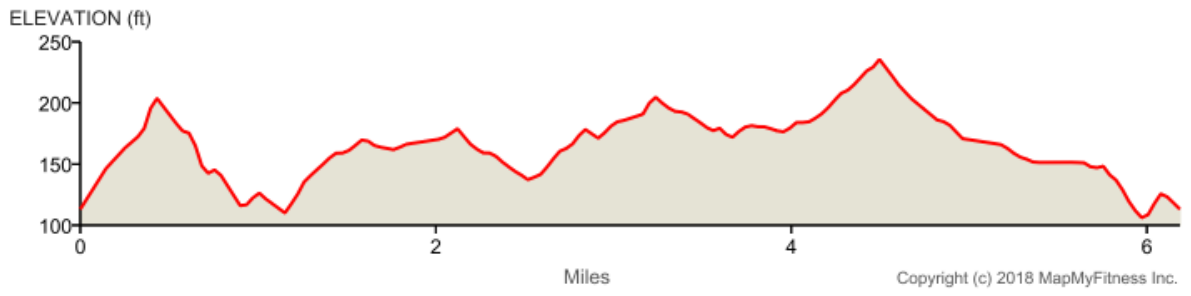

Crush 10 K edited version

Distance: 6.19 mi
Elevation Gain: 254 ft
Elevation Max: 236 ft

Notes

0.00 mi Head east on E Beidler Rd toward Brownlie Rd

0.14 mi	Continue onto Brownlie Rd
0.35 mi	Head south on Cambridge Rd toward Redwood Rd
0.42 mi	Head west on Redwood Rd toward Colmar Dr
0.57 mi	Head west on Redwood Rd toward Lowell Terrace
0.70 mi	Head northeast on Brownlie Rd toward E Beidler Rd
0.77 mi	Turn left onto E Beidler Rd
0.77 mi	Head west on E Beidler Rd toward Roy Rd
1.04 mi	E Beidler Rd turns slightly left and becomes W Beidler Rd
1.20 mi	Head south on Jasper Rd toward Bernard Dr
1.59 mi	Head southwest on Jasper Rd toward Springdell Rd
1.60 mi	Turn right onto Springdell Rd
1.77 mi	Head southwest on Abrams Mill Rd toward Suellen Dr
1.82 mi	Head southeast on Suellen Dr toward Sweetbriar Rd
2.04 mi	Head northeast on Sweetbriar Rd toward Springdell Rd
2.27 mi	Turn left onto Sweetbriar Cir
2.30 mi	Head north on Sweetbriar Cir toward Lukens Ln
2.49 mi	Head south on Sweetbriar Cir toward Rees Dr
2.68 mi	Continue onto Sweetbriar Rd
2.76 mi	Head southwest on Sweetbriar Rd toward Springdell Rd
2.98 mi	Continue onto Regimental Rd
3.22 mi	Head southwest on Regimental Rd toward General Scott Rd
3.22 mi	Turn right onto General Scott Rd
3.59 mi	Head northeast on Champlain Dr toward John Hancock Rd
3.77 mi	Head east on Champlain Dr toward Bunker Hill Rd
3.91 mi	Head southwest on Abrams Mill Rd toward General Scott Rd
4.09 mi	Turn left onto General Scott Rd
4.18 mi	Turn right onto Norwyck Dr
4.19 mi	Head west on Norwyck Dr toward Crestwyck Dr
4.27 mi	Head southeast on Crestwyck Dr toward Valleywyck Dr
4.49 mi	Head south on Crestwyck Dr toward Valleywyck Dr
4.49 mi	Turn left onto Valleywyck Dr
4.60 mi	Turn left onto General Scott Rd
4.60 mi	Head northwest on General Scott Rd toward Regimental Rd
4.65 mi	Turn right onto Regimental Rd